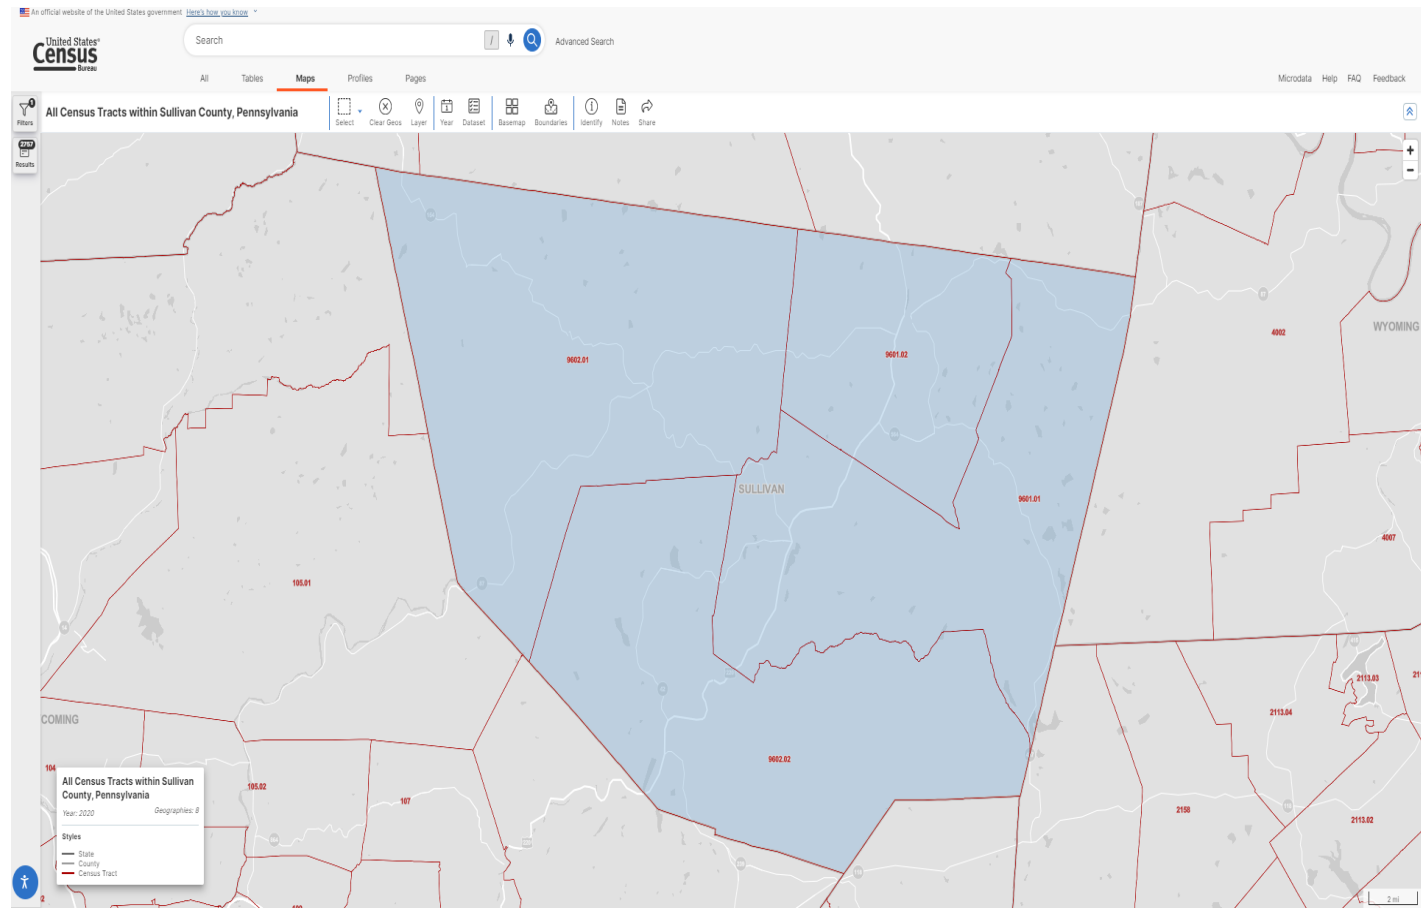

Sullivan County, PA