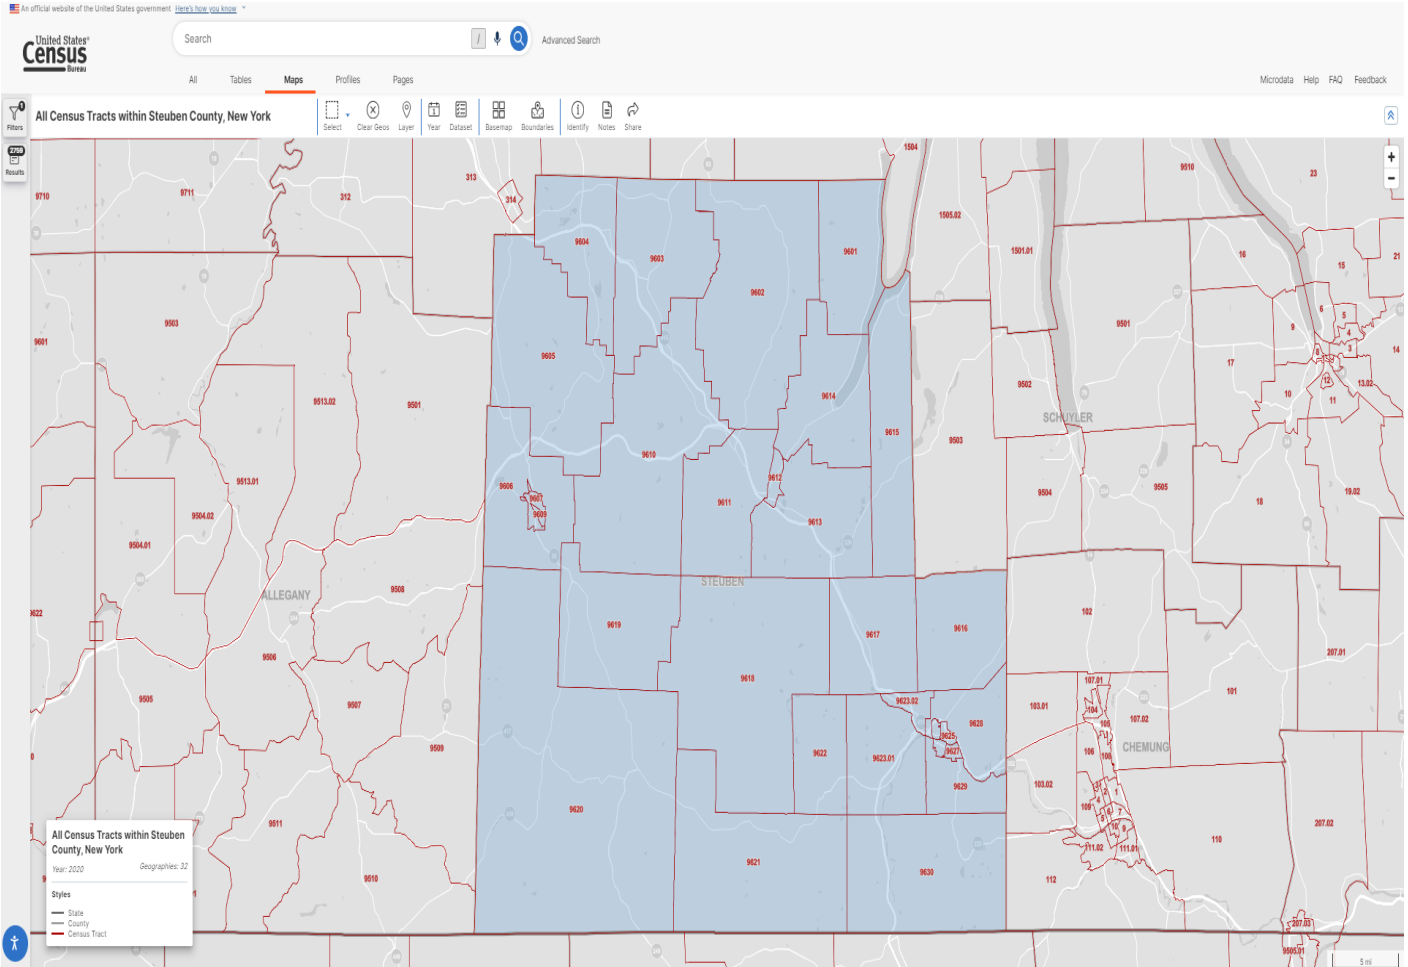

MONTGOMERY

SCHENECTADY

Albany

701

148.12

All Census Tracts within Schenectady County, New York
Year: 2020 Geographic: 55

Styles
— State
— County
— Census Tract

100 mi

Schuyler County, NY

Seneca County, NY

An official website of the United States government [Learn how you know](#)

Search Advanced Search

All Tables **Maps** Profiles Pages

Microdata Help FAQ Feedback

Steuben County, NY