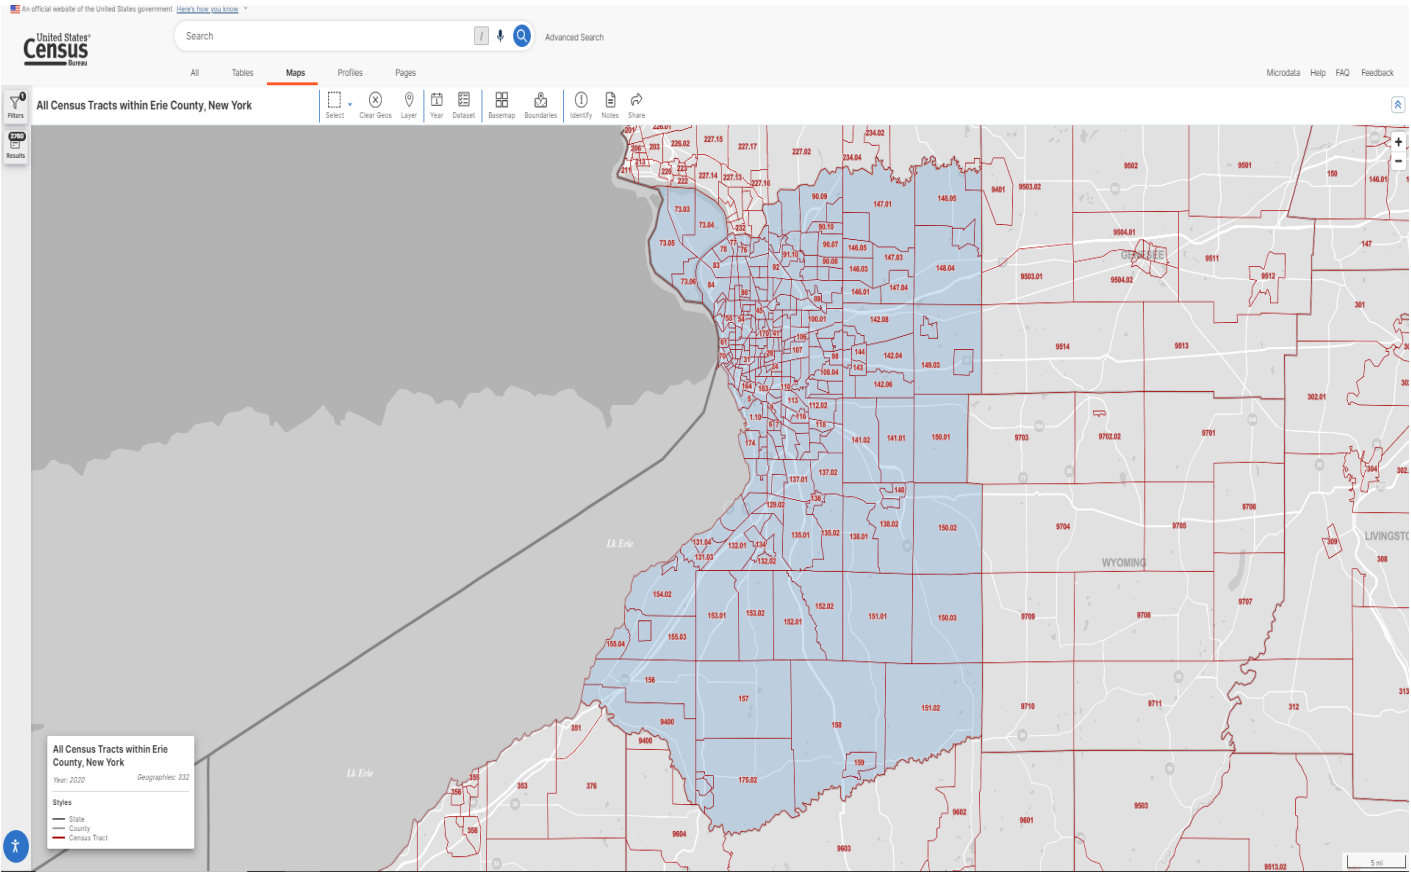

Facility-Based Assessment Area Maps

Albany County, NY

Cayuga County NY

Chemung County, NY

Cortland County, NY

Erie County, NY

Saratoga County, NY

An official website of the United States government [Click here to view more](#)

Search

Advanced Search

All Tables **Maps** Profiles Pages

Microdata Help FAQ Feedback

All Census Tracts within Saratoga County, New York

Schenectady County, NY

An official website of the United States government [Learn how you know](#)

United States **Census** Bureau

Search [_____] Advanced Search

All Tables **Maps** Profiles Pages Microdata Help FAQ Feedback

All Census Tracts within Schenectady County, New York

Select Clear Geos Layer Year Dataset Base map Boundaries Identify Notes Share

MONTGOMERY

SCHENECTADY

Albany

701

148.12

All Census Tracts within Schenectady County, New York
Year: 2020 Geographic: 55

Styles
— State
— County
— Census Tract

100 mi