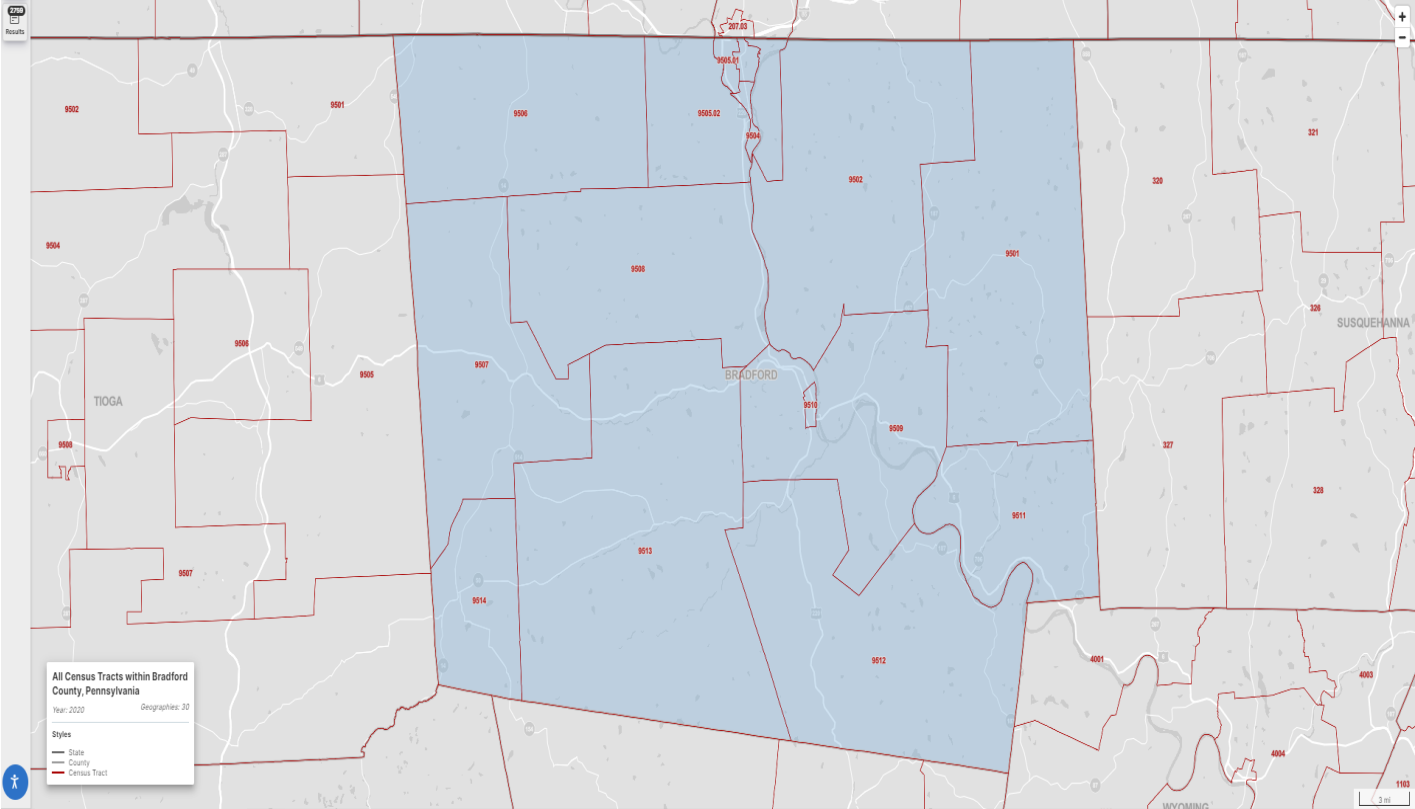

Bradford County, PA

Search

Advanced Search

All Tables **Maps** Profiles Pages

Metadata Help FAQ Feedback

All Census Tracts within Bradford County, Pennsylvania

Select Clear Geos Layer Year Dataset Basemap Boundaries Identify Notes Share