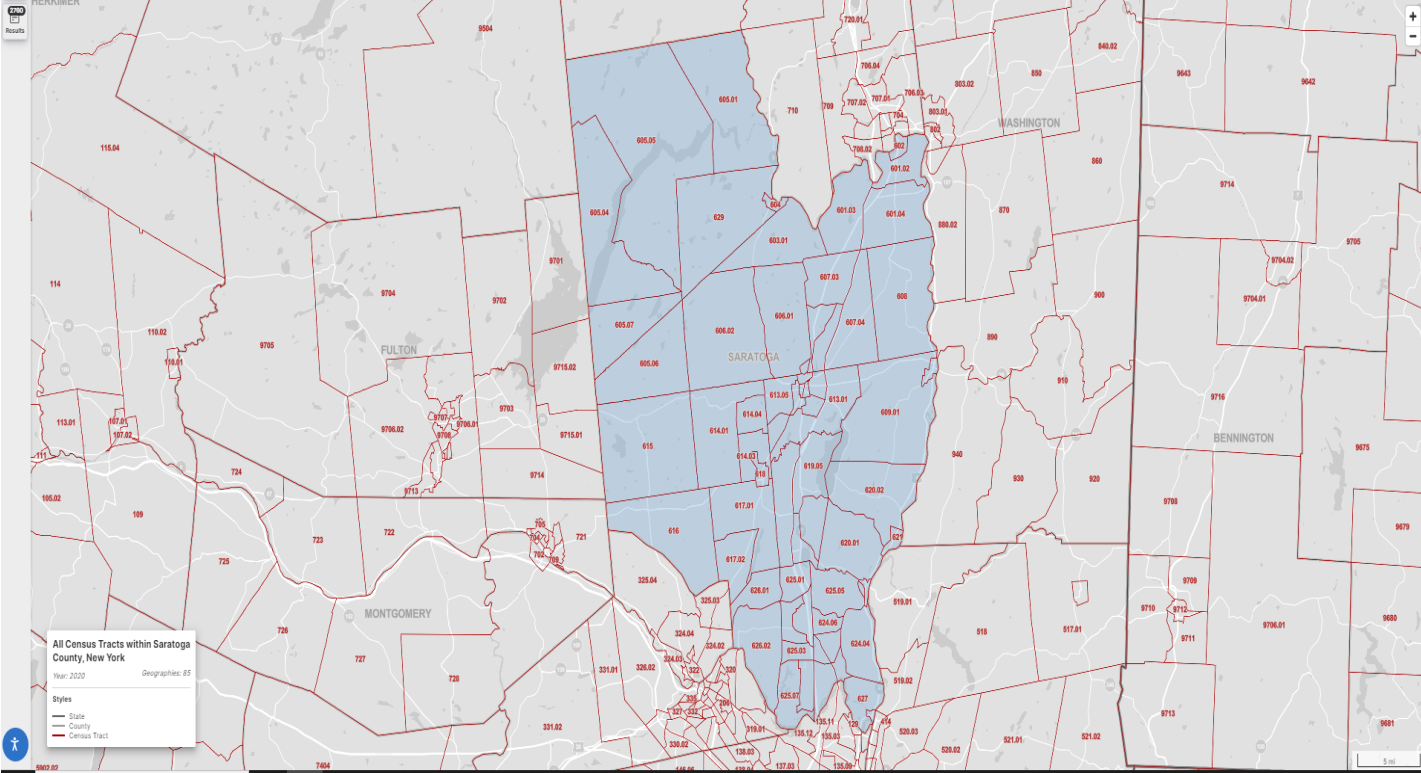

Saratoga County, NY

Search

Advanced Search

All Tables **Maps** Profiles Pages

Microdata Help FAQ Feedback

All Census Tracts within Saratoga County, New York