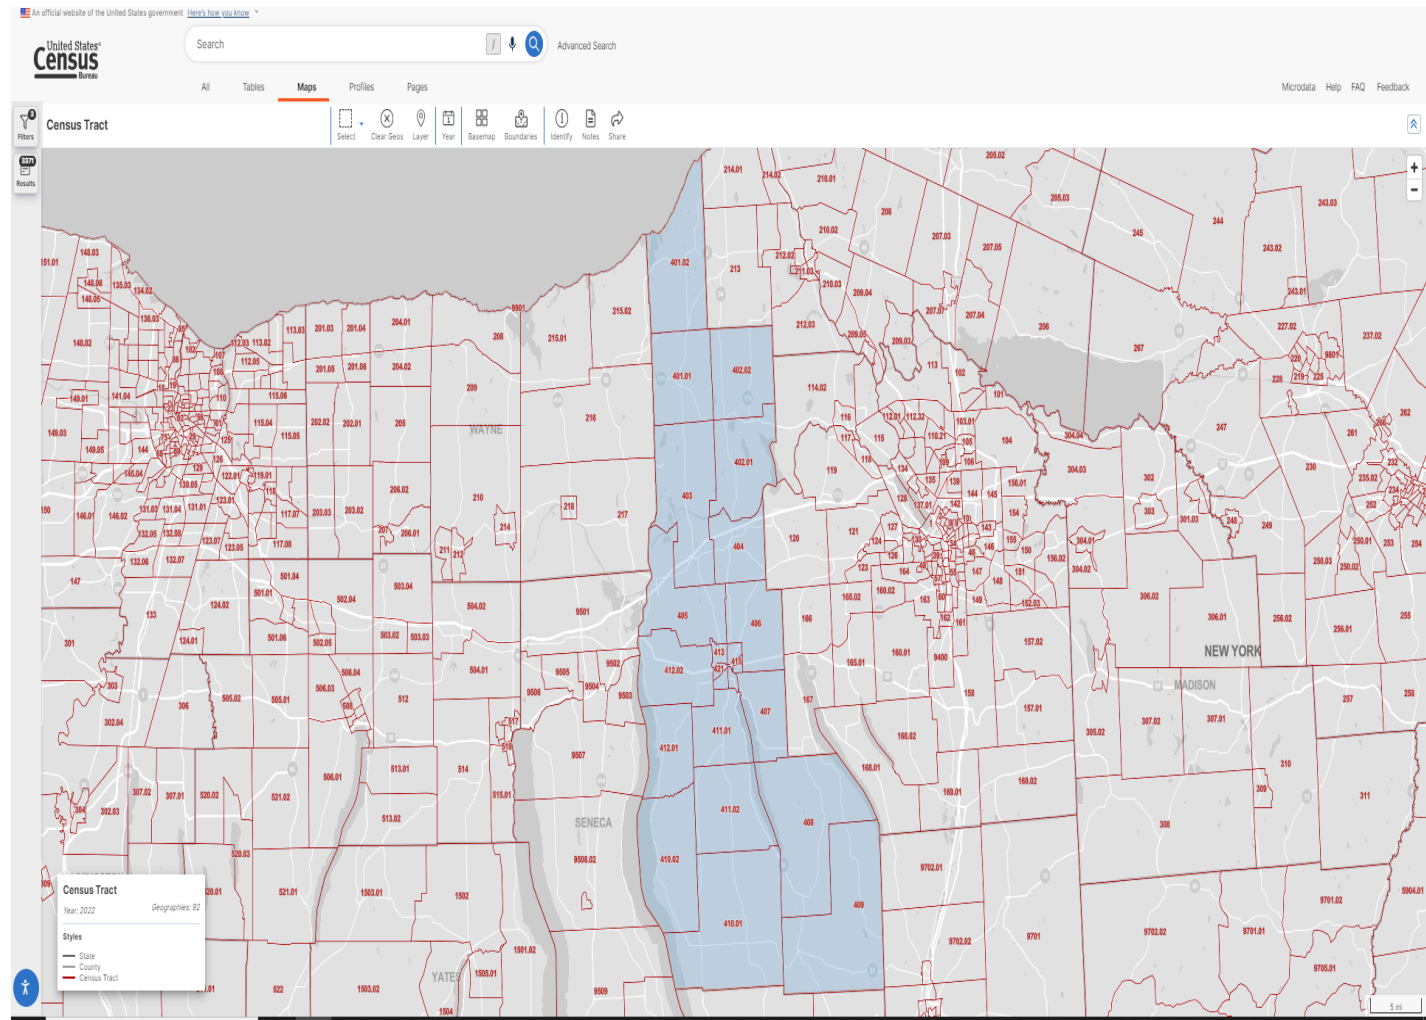

Facility-Based Assessment Area Maps

Albany County, NY

Cayuga County NY

Chemung County, NY

Cortland County, NY

Erie County, NY

Saratoga County, NY

An official website of the United States government [Click here to view more](#)

Search

Advanced Search

All Tables **Maps** Profiles Pages

Microdata Help FAQ Feedback

All Census Tracts within Saratoga County, New York

Schenectady County, NY

An official website of the United States government [Learn how you know](#)

United States **Census** Bureau

Search [_____] Advanced Search

All Tables **Maps** Profiles Pages Microdata Help FAQ Feedback

All Census Tracts within Schenectady County, New York

Select Clear Geos Layer Year Dataset Base map Boundaries Identify Notes Share

MONTGOMERY

SCHENECTADY

Albany

701

148.12

All Census Tracts within Schenectady County, New York
Year: 2020 Geographic: 55

Styles
— State
— County
— Census Tract

100 mi