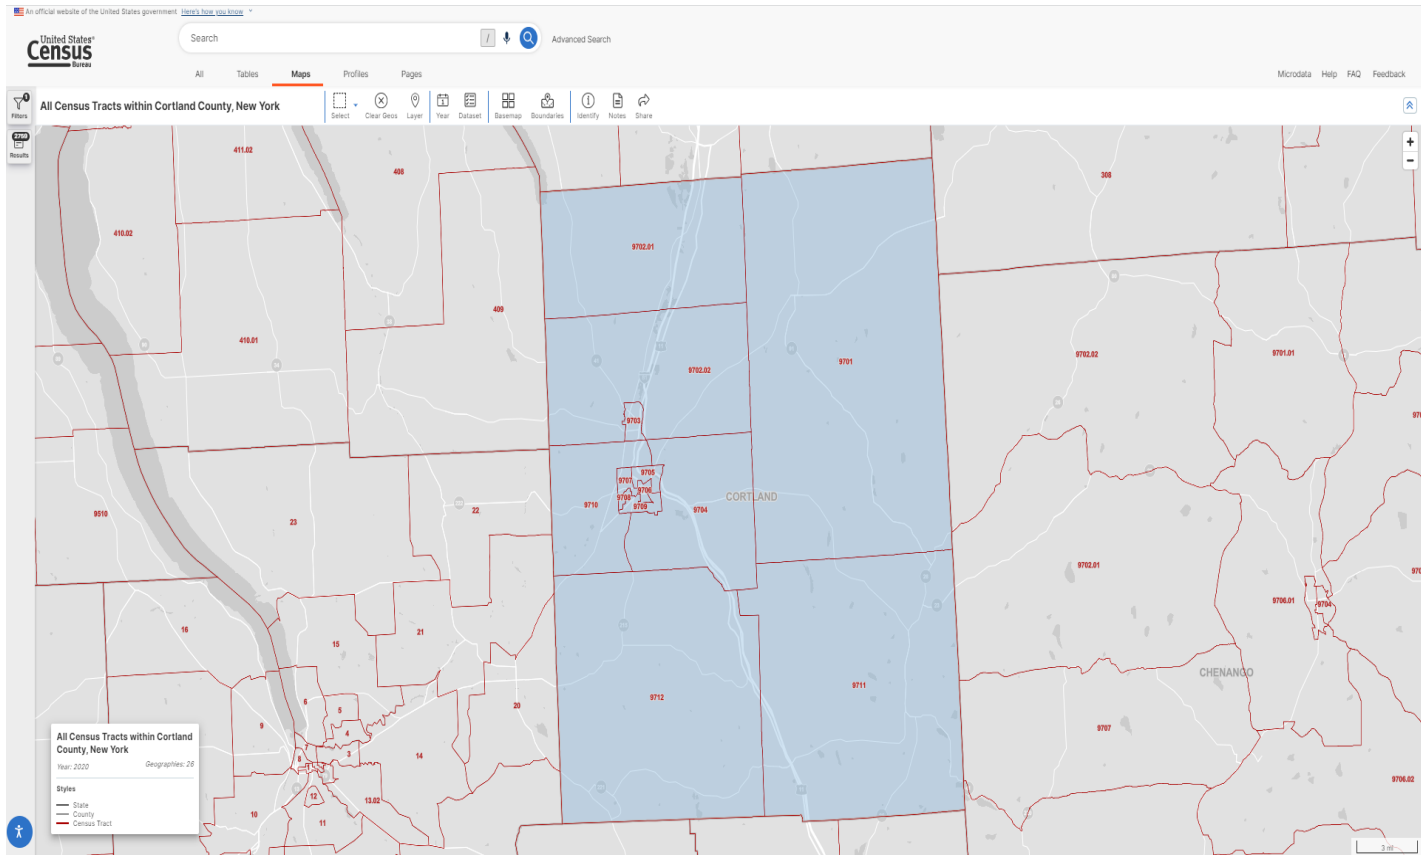

Facility-Based Assessment Area Maps

Albany County, NY

Cayuga County NY

Chemung County, NY

Cortland County, NY

Erie County, NY

Saratoga County, NY

An official website of the United States government [Click here to view more](#)

Search

Advanced Search

All Tables **Maps** Profiles Pages

Microdata Help FAQ Feedback

All Census Tracts within Saratoga County, New York

Schenectady County, NY

An official website of the United States government [Learn how you know](#)

United States **Census** Bureau

Search [_____] Advanced Search

All Tables **Maps** Profiles Pages Microdata Help FAQ Feedback

All Census Tracts within Schenectady County, New York

Select Clear Geos Layer Year Dataset Base map Boundaries Identify Notes Share

MONTGOMERY

SCHENECTADY

Albany

701

148.12

All Census Tracts within Schenectady County, New York
Year: 2020 Geographic: 55

Styles
— State
— County
— Census Tract

100 mi