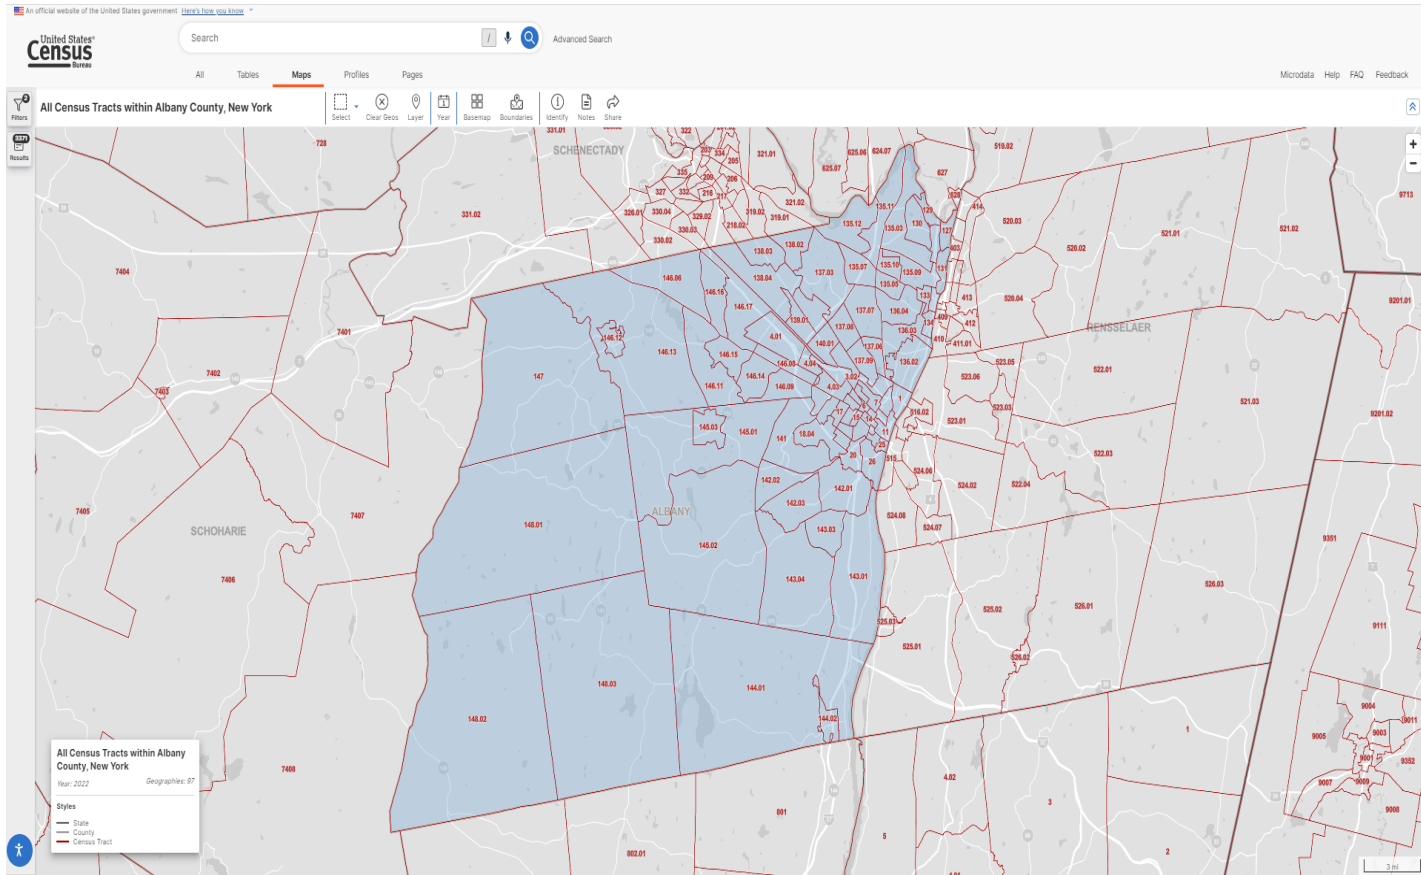

Facility-Based Assessment Area Maps

Albany County, NY

Cayuga County NY

Chemung County, NY

Cortland County, NY

Erie County, NY

Saratoga County, NY

An official website of the United States government [Click here to view more](#)

Search

Advanced Search

All Tables **Maps** Profiles Pages

Microdata Help FAQ Feedback

All Census Tracts within Saratoga County, New York

Schenectady County, NY

An official website of the United States government [Learn how you know](#)

United States **Census** Bureau

Search [_____] Advanced Search

All Tables **Maps** Profiles Pages Microdata Help FAQ Feedback

All Census Tracts within Schenectady County, New York

Select Clear Geos Layer Year Dataset Base map Boundaries Identify Notes Share

MONTGOMERY

SCHENECTADY

Albany

701

148.12

All Census Tracts within Schenectady County, New York
Year: 2020 Geographic: 55

Styles
— State
— County
— Census Tract

100 mi