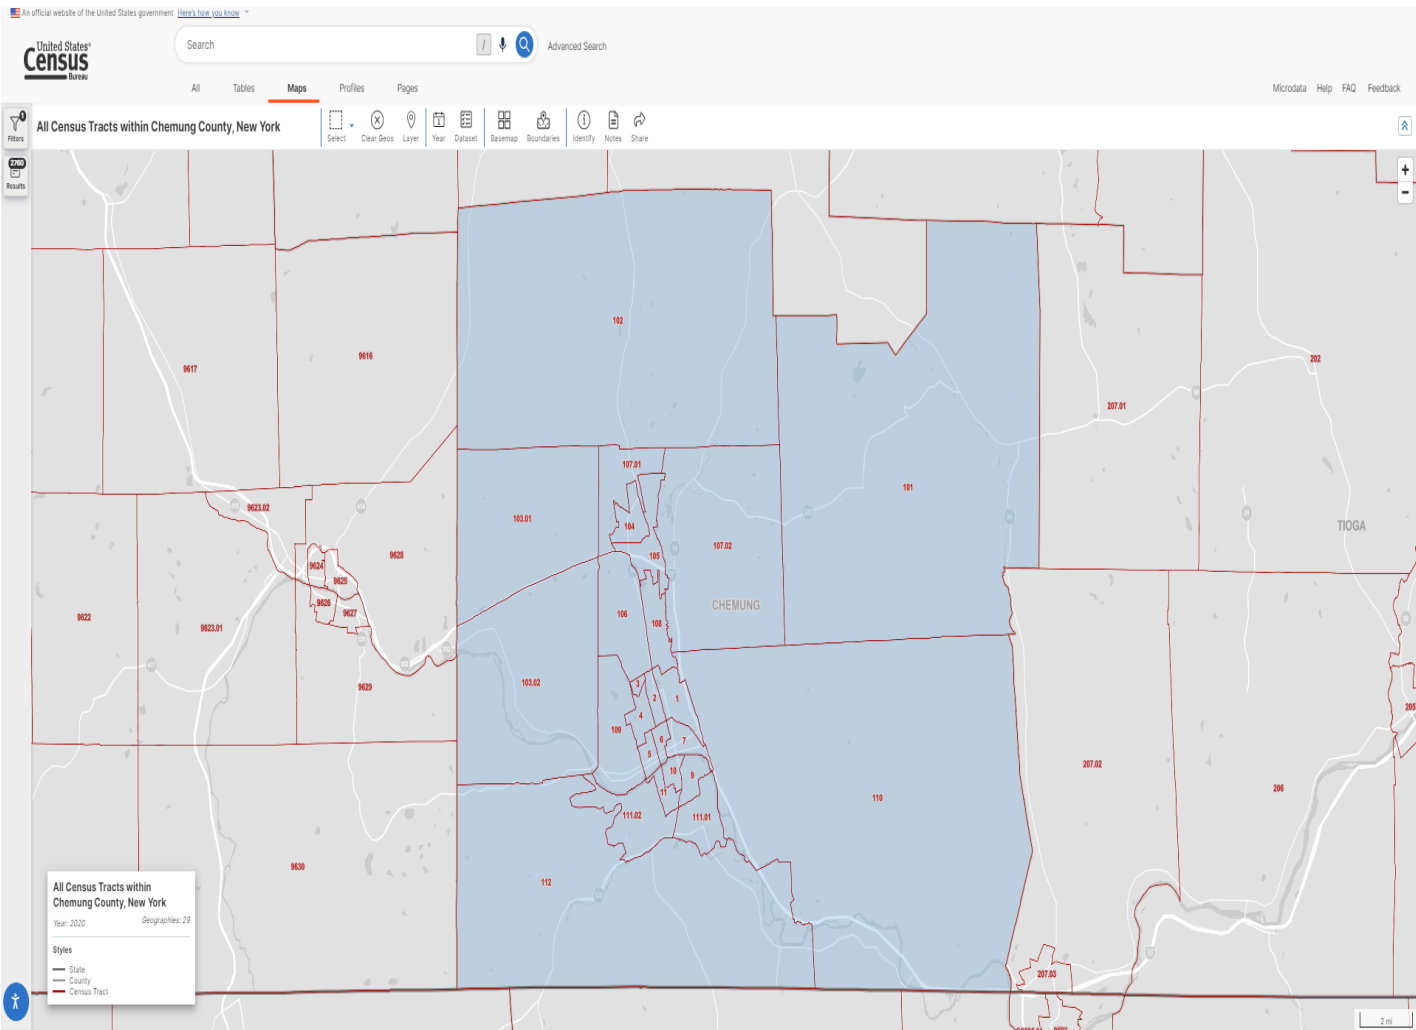

Facility-Based Assessment Area Maps

Albany County, NY

Cayuga County NY

Chemung County, NY

Cortland County, NY

Erie County, NY

Saratoga County, NY

An official website of the United States government [Click here to view more](#)

Search

Advanced Search

All Tables **Maps** Profiles Pages

Microdata Help FAQ Feedback

All Census Tracts within Saratoga County, New York

Schenectady County, NY

An official website of the United States government [Learn how you know](#)

United States **Census** Bureau

Search [_____] Advanced Search

All Tables **Maps** Profiles Pages Microdata Help FAQ Feedback

All Census Tracts within Schenectady County, New York

Select Clear Geos Layer Year Dataset Base map Boundaries Identify Notes Share

MONTGOMERY

SCHENECTADY

Albany

701

148.12

All Census Tracts within Schenectady County, New York
Year: 2020 Geographic: 55

Styles
— State
— County
— Census Tract

100 mi